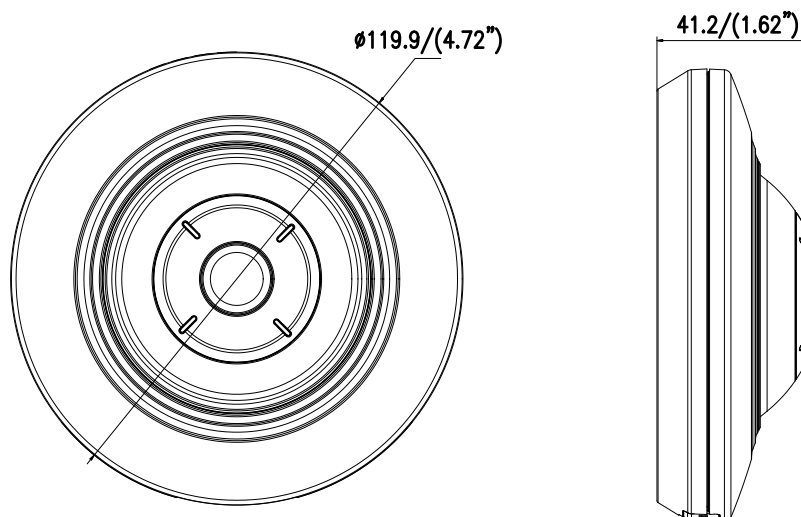

Alarm Trigger	Video tampering alarm, HDD full, HDD error, network disconnected, IP address conflicted, illegal login
Detection	Motion detection, dynamic analysis, intrusion detection, line crossing detection
Protocols	TCP/IP, ICMP, HTTP, HTTPS, FTP, DHCP, DNS, DDNS, RTP, RTSP, RTCP, PPPoE, NTP, UPnP, SMTP, SNMP, IGMP, 802.1X, QoS, IPv6
Standard	ONVIF (PROFILE S, PROFILE G), PSIA, CGI, ISAPI
General Function	One-key reset, anti-flicker, password protection, privacy mask, IP Address filtering, heartbeat, watermark
Interface	
Communication Interface	1 RJ45 10M/100M self-adaptive Ethernet port
Audio (-S)	1 audio input (line in), 1 audio output interface
Alarm (-S)	1 alarm input, 1 alarm output (DC24V, 1A or AC110V, 500mA, max.)
On-board Storage	Built-in microSD/SDHC/SDXC slot, up to 128 G
General	
Operating Conditions	-10 °C to +50 °C (-14 °F to +122 °F), Humidity 95% or less (non-condensing)
Power Supply	DC 12V ± 25%, 2A, 5W PoE(802.3af 36-57V, class 3), 0.4 – 0.7 A, 6.7W
IR Range	Up to 8 m
Dimensions	Φ 119.9 × 41.2 mm (Φ 4.72" × 1.62")
Weight	600 g (1.32 lbs.)

Available Models

DS-2CD2955FWD-I, DS-2CD2955FWD-IS

With -S model: supports 1 audio input, 1 audio output, 1 alarm input, 1 alarm output.

Dimensions

Unit: mm(inch)